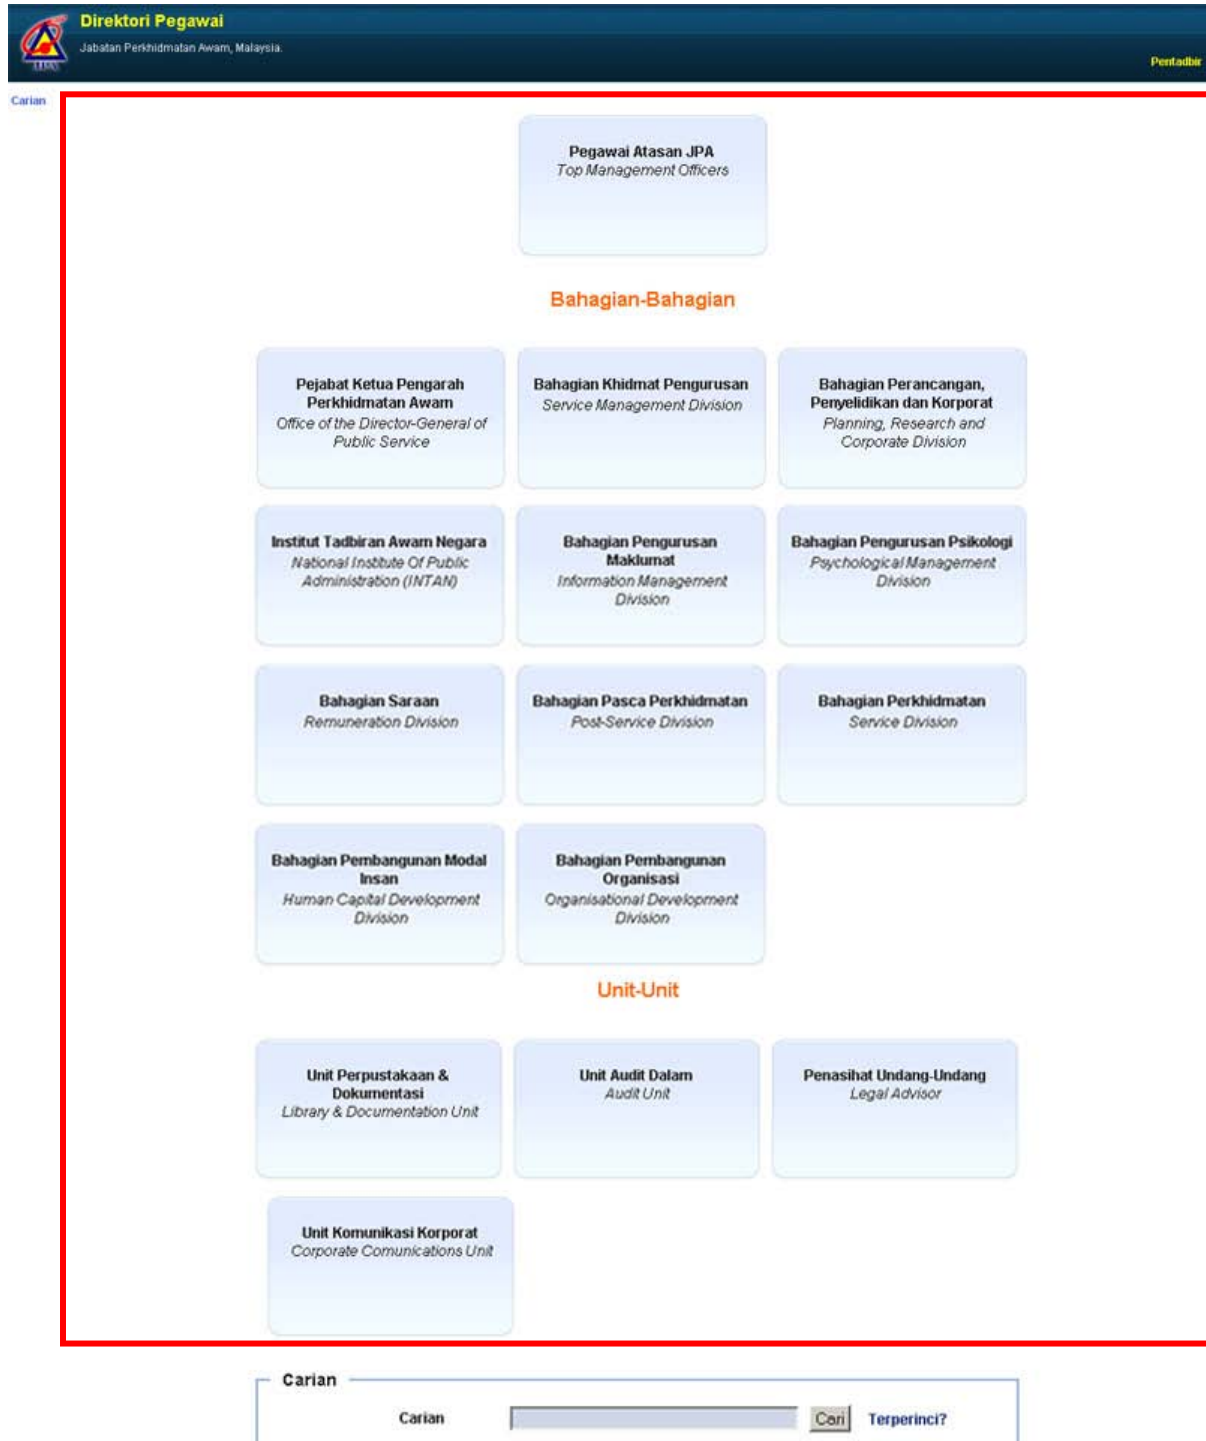

The screenshot displays the official website of the Malaysian Public Service (JPA). At the top, the header includes the JPA logo and the text 'PORTAL RASMI JABATAN PERKHIDMATAN AWAM MALAYSIA'. A navigation menu contains 'LAMAN UTAMA', 'PIAGAM PELANGGAN', 'INFO KORPORAT', 'SOALAN LAZIM', 'HUBUNGI KAMI', and 'MULTIMEDIA'. A search bar is located on the right side of the header.

Two specific locations are highlighted with red boxes and numbered circles:

- Location 1:** A dropdown menu under 'HUBUNGI KAMI' is open, with 'Direktori Pegawai' highlighted in red. This is labeled 'Sebelah Kanan Portal'.
- Location 2:** A sidebar menu on the left under 'CAPAIAN PANTAS' has 'DIREKTORI PEGAWAI' highlighted in red. This is labeled 'Sebelah Kiri Portal'.

Rajah 1.1: Kedudukan Sistem Maklumat Pegawai pada Portal JPA

1.2 LAMAN UTAMA SISTEM MAKLUMAT PEGAWAI

Di dalam laman utama Sistem Maklumat Pegawai, terdapat 16 menu utama yang merangkumi Pengurusan atasan JPA, Bahagian-bahagian dan unit-unit yang terdapat di JPA.